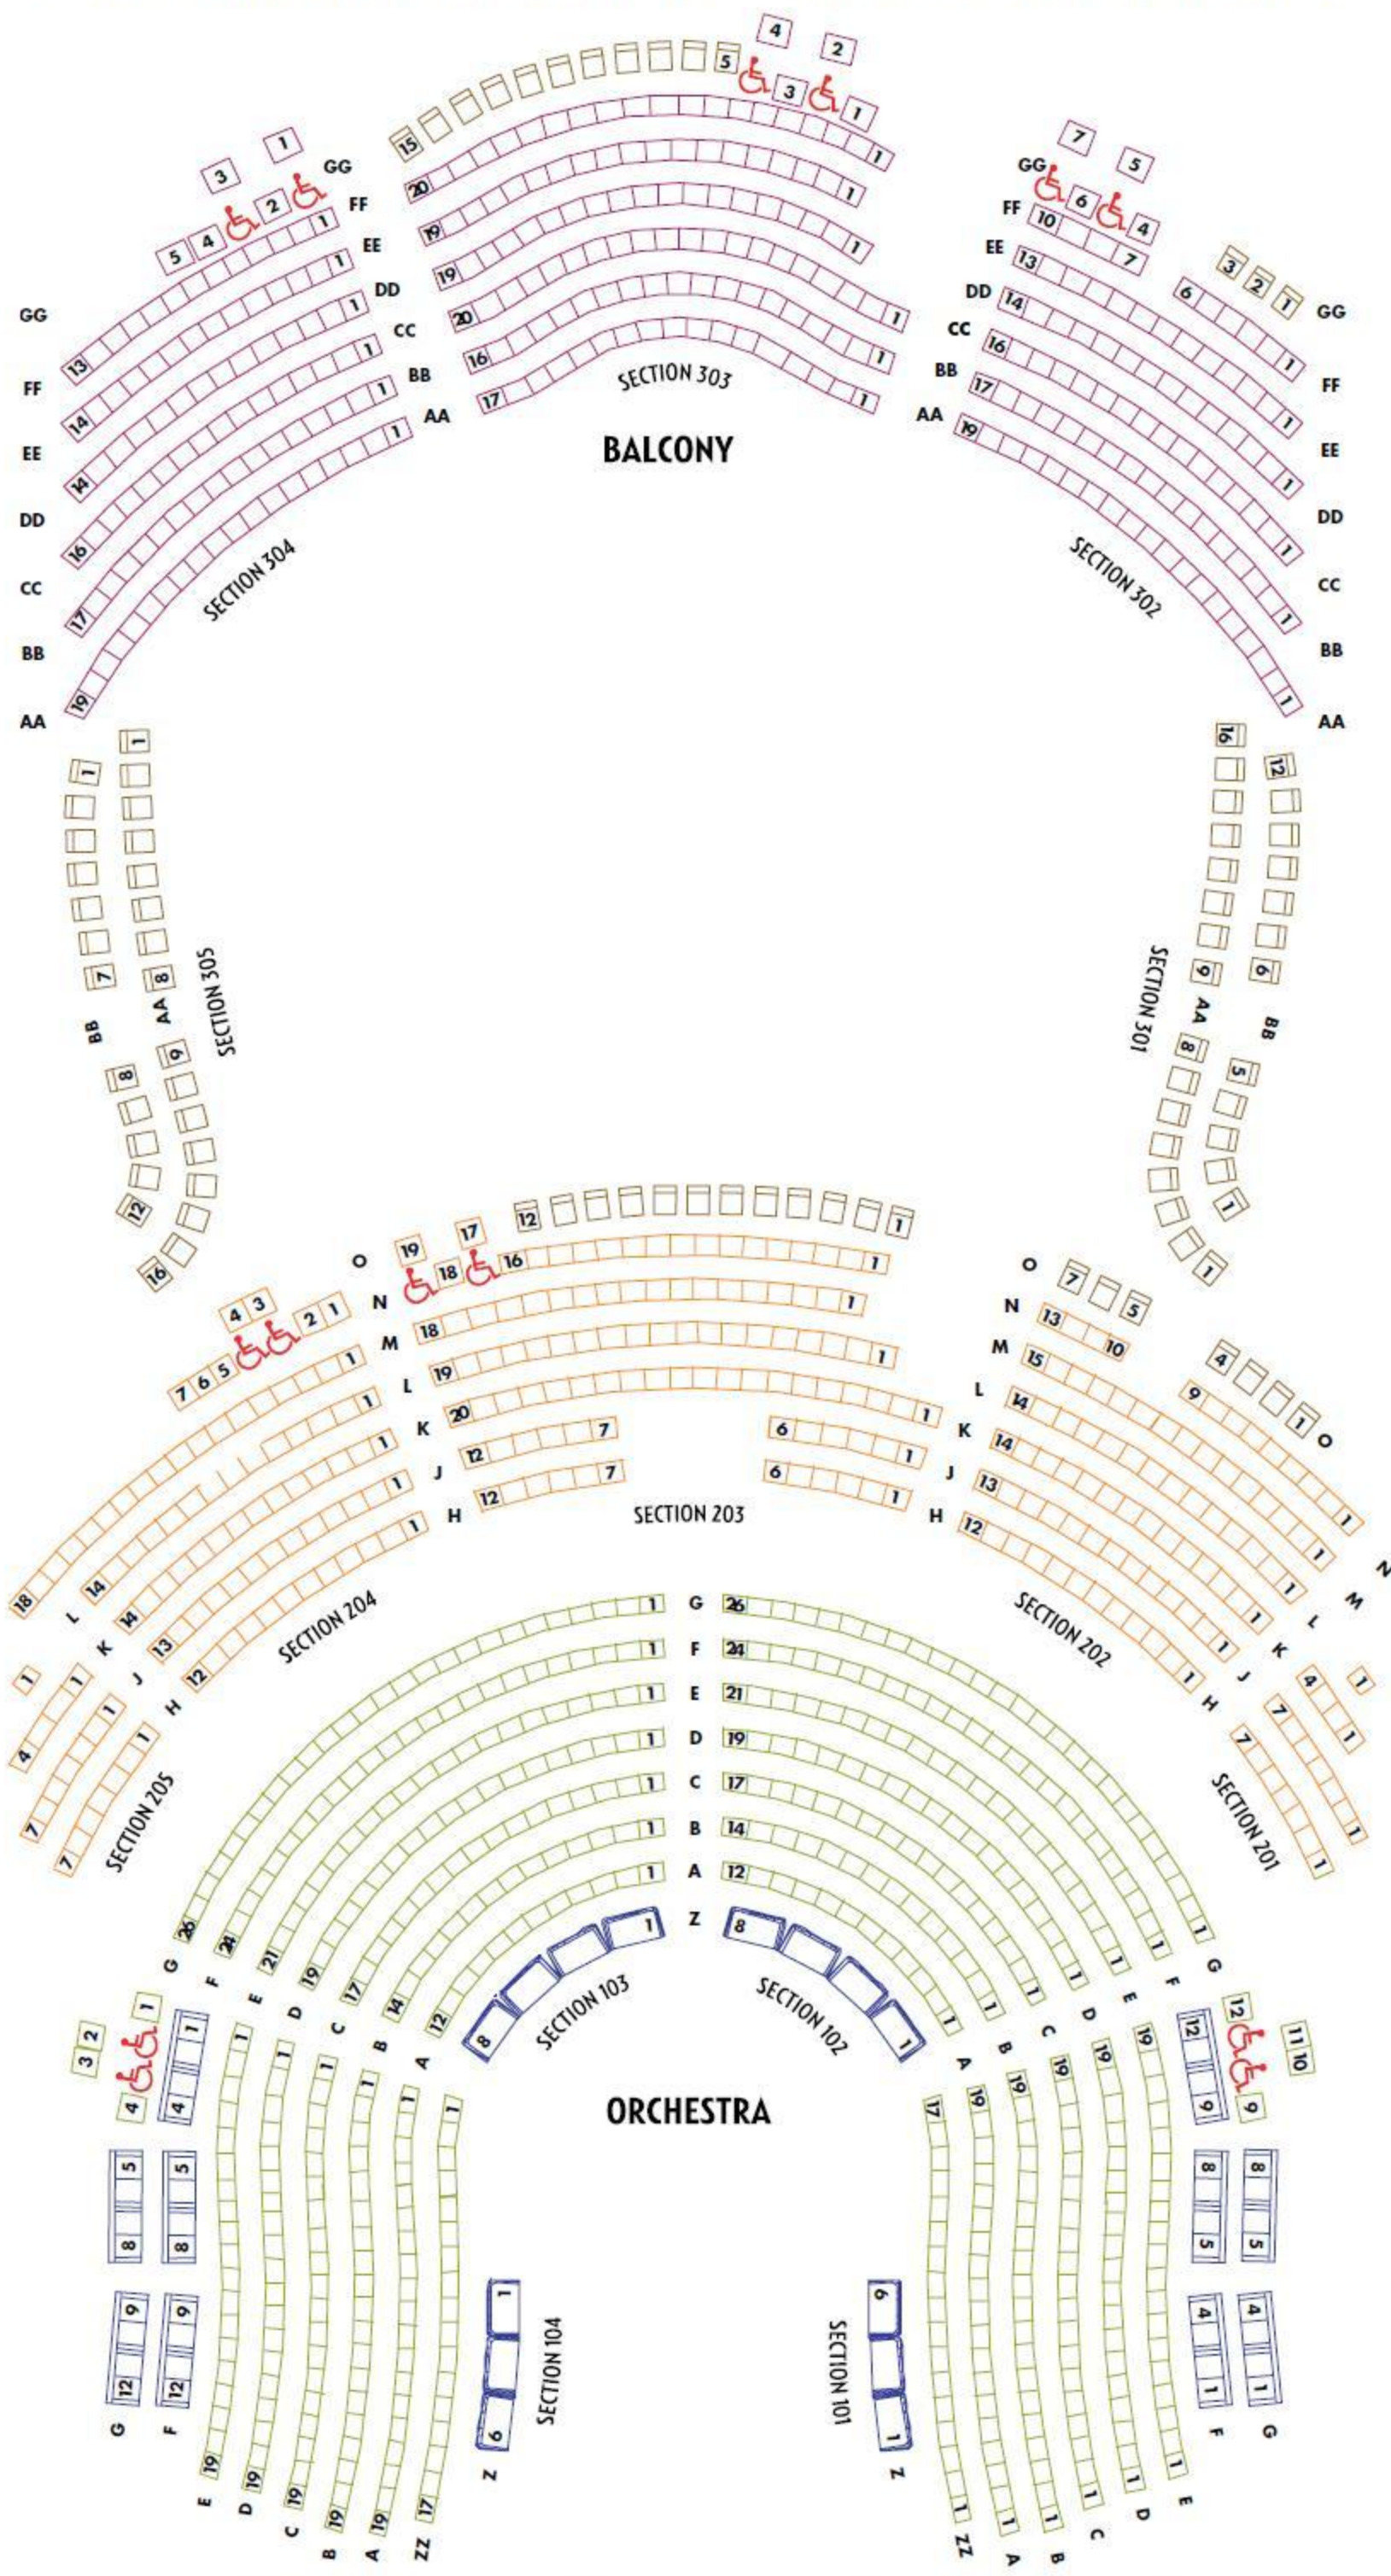

ZUMANITY THEATRE

Category B

Category C